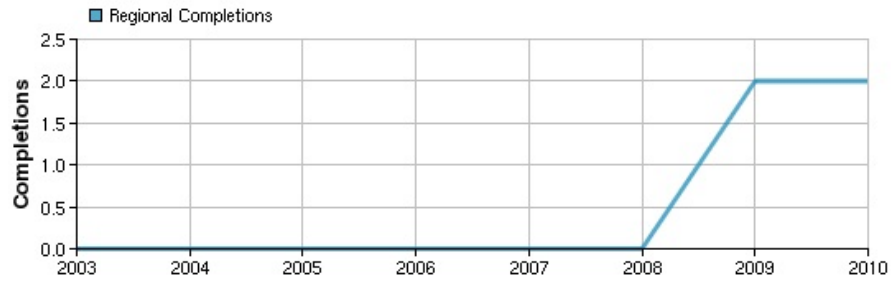

Other Regional Training Providers

1
Institutions

2
Completions (2010)

Institution	Degrees	Certificates	Total Completions
West Valley College	2	0	2

Job Postings by Occupation

Occupation	Job Postings
Audio and video equipment technicians	4
Photographic process workers	0
Photographers	0